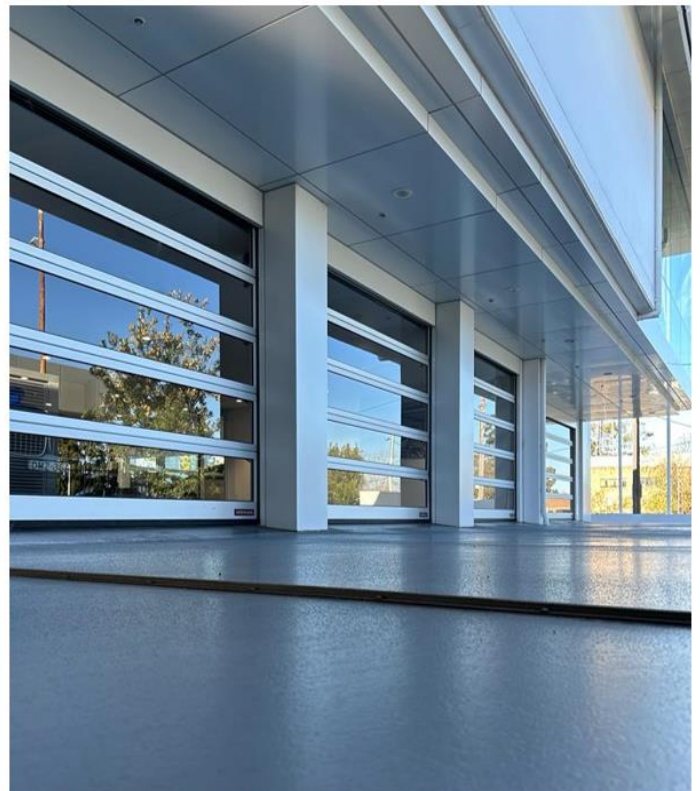

Reference Projects

4Ddoors

GARAGE DOORS REDEFINED

➤ Project name	BMW Showroom
➤ Year of construction	2019
➤ Location	Sylvania, NSW, Australia
➤ Construction type	Industrial/Commercial
➤ Owner / Builder / Developer	Momentum Built
➤ Architect	Cornerstone Design
➤ 4Ddoors Dealer	4Ddoors
➤ 4Ddoors Product	ALR F42 Glazed Aluminium Sectional Garage Door Series 50
➤ 4Ddoors Product specification	Aluminium Frame, Surface Coating E6/C0, Infill 26mm Synth, Double Pane Clear Glazing (S2)
➤ 4Ddoors Automation	WA 3000 S4 with Secured Release/DTH
➤ Functionality/purpose of product	Permanently clear view for showroom display
➤ Link to Product Video	https://youtu.be/WMhucF6Dj5Y
➤ Link to Hörmann Brochure	4Ddoors-Hormann-Sect-Industrial 2023-11-10-030148.pdf