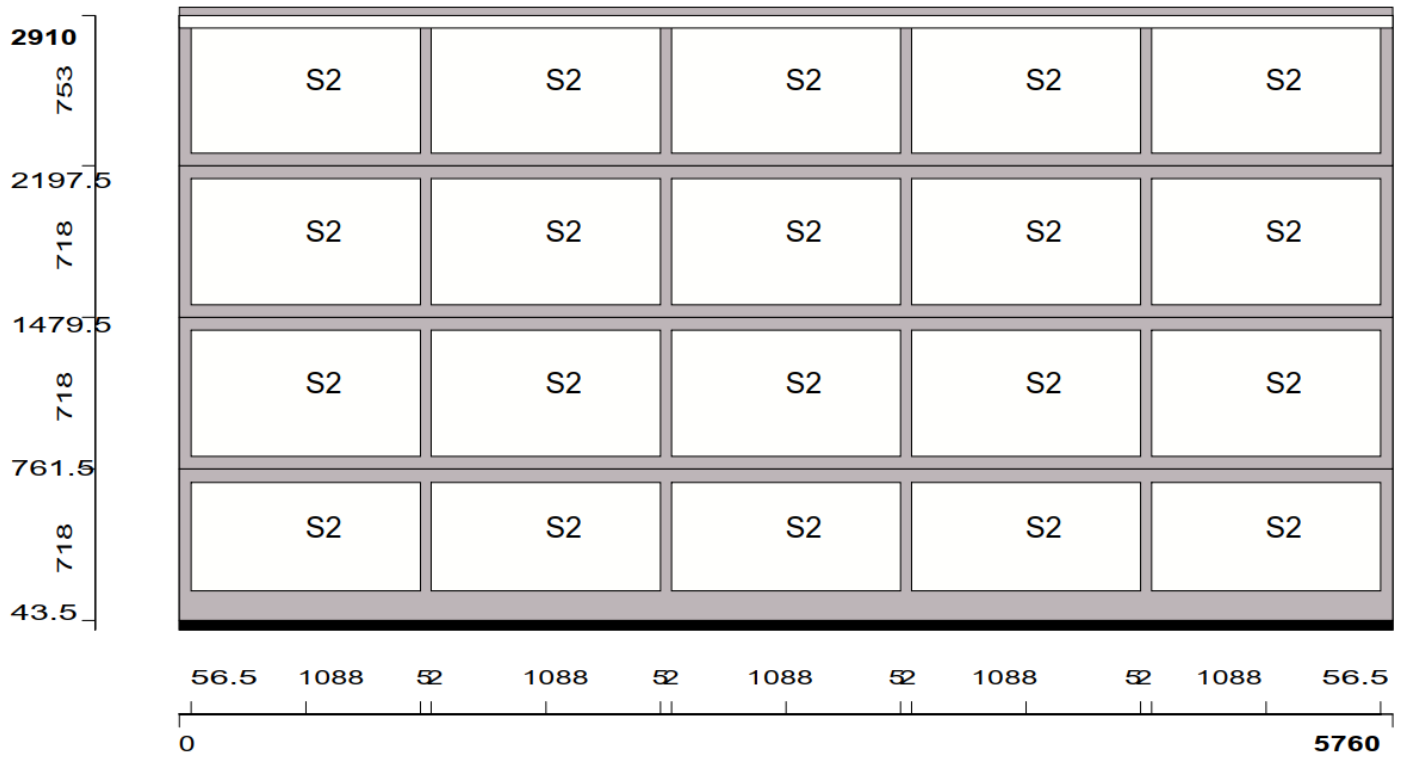

Reference Projects

4Ddoors

GARAGE DOORS REDEFINED

➤ Project name	BMW Showroom
➤ Year of construction	2019
➤ Location	Sylvania, NSW, Australia
➤ Construction type	Industrial/Commercial
➤ Owner / Builder / Developer	Momentum Built
➤ Architect	Cornerstone Design
➤ 4Ddoors Dealer	4Ddoors
➤ 4Ddoors Product	ALR F42 Glazed Aluminium Sectional Garage Door Series 50
➤ 4Ddoors Product specification	Aluminium Frame, Surface Coating E6/C0, Infill 26mm Synth, Double Pane Clear Glazing (S2)
➤ 4Ddoors Automation	WA 3000 S4 with Secured Release/DTH
➤ Functionality/purpose of product	Permanently clear view for showroom display
➤ Link to Product Video	https://youtu.be/WMhucF6Dj5Y
➤ Link to Hörmann Brochure	4Ddoors-Hormann-Sect-Industrial 2023-11-10-030148.pdf