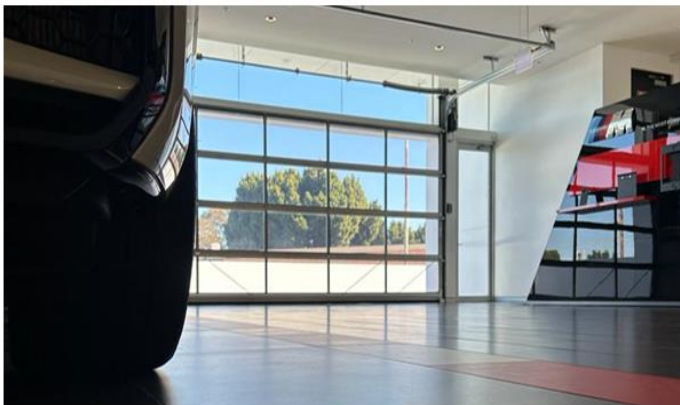

Reference Projects

4Ddoors

GARAGE DOORS REDEFINED

➤ Project name	BMW Showroom
➤ Year of construction	2019
➤ Location	Sylvania, NSW, Australia
➤ Construction type	Industrial/Commercial
➤ Owner / Builder / Developer	Momentum Built
➤ Architect	Cornerstone Design
➤ 4Ddoors Dealer	4Ddoors
➤ 4Ddoors Product	ALR F42 Glazed Aluminium Sectional Garage Door Series 50
➤ 4Ddoors Product specification	Aluminium Frame, Surface Coating E6/C0, Infill 26mm Synth, Double Pane Clear Glazing (S2)
➤ 4Ddoors Automation	WA 3000 S4 with Secured Release/DTH
➤ Functionality/purpose of product	Permanently clear view for showroom display
➤ Link to Product Video	https://youtu.be/WMhucF6Dj5Y
➤ Link to Hörmann Brochure	4Ddoors-Hormann-Sect-Industrial 2023-11-10-030148.pdf