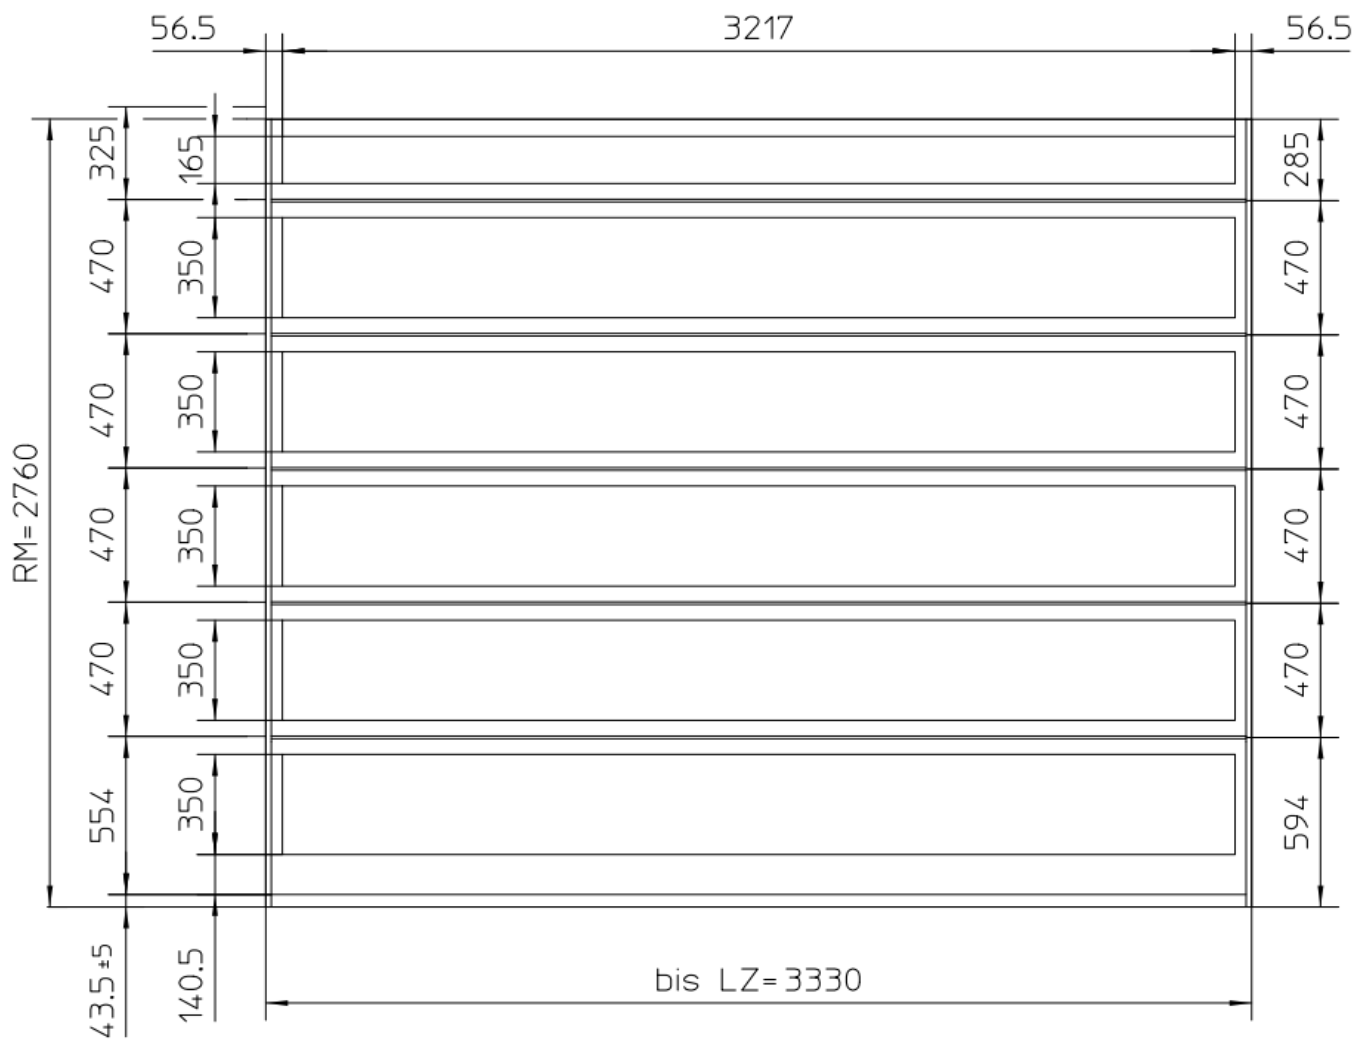

Reference Projects

4Ddoors

GARAGE DOORS REDEFINED

➤ Project name	BMW Showroom
➤ Year of construction	2019
➤ Location	Sylvania, NSW, Australia
➤ Construction type	Industrial/Commercial
➤ Owner / Builder / Developer	Momentum Built
➤ Architect	Cornerstone Design
➤ 4Ddoors Dealer	4Ddoors
➤ 4Ddoors Product	ALR F42 Glazed Aluminium Sectional Garage Door Series 50
➤ 4Ddoors Product specification	Aluminium Frame, Surface Coating E6/C0, Infill 26mm Synth, Double Pane Clear Glazing (S2)
➤ 4Ddoors Automation	WA 3000 S4 with Secured Release/DTH
➤ Functionality/purpose of product	Permanently clear view for showroom display
➤ Link to Product Video	https://youtu.be/WMhucF6Dj5Y
➤ Link to Hörmann Brochure	4Ddoors-Hormann-Sect-Industrial 2023-11-10-030148.pdf