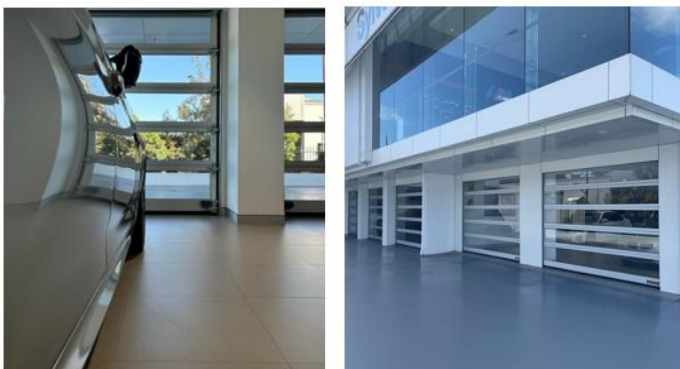

Reference Projects

4Ddoors

GARAGE DOORS REDEFINED

➤ Project name	BMW Showroom
➤ Year of construction	2019
➤ Location	Sylvania, NSW, Australia
➤ Construction type	Industrial/Commercial
➤ Owner / Builder / Developer	Momentum Built
➤ Architect	Cornerstone Design
➤ 4Ddoors Dealer	4Ddoors
➤ 4Ddoors Product	ALR F42 Glazed Aluminium Sectional Garage Door Series 50
➤ 4Ddoors Product specification	Aluminium Frame, Surface Coating E6/C0, Infill 26mm Synth, Double Pane Clear Glazing (S2)
➤ 4Ddoors Automation	WA 3000 S4 with Secured Release/DTH
➤ Functionality/purpose of product	Permanently clear view for showroom display
➤ Link to Product Video	https://youtu.be/WMhucF6Dj5Y
➤ Link to Hörmann Brochure	4Ddoors-Hormann-Sect-Industrial 2023-11-10-030148.pdf