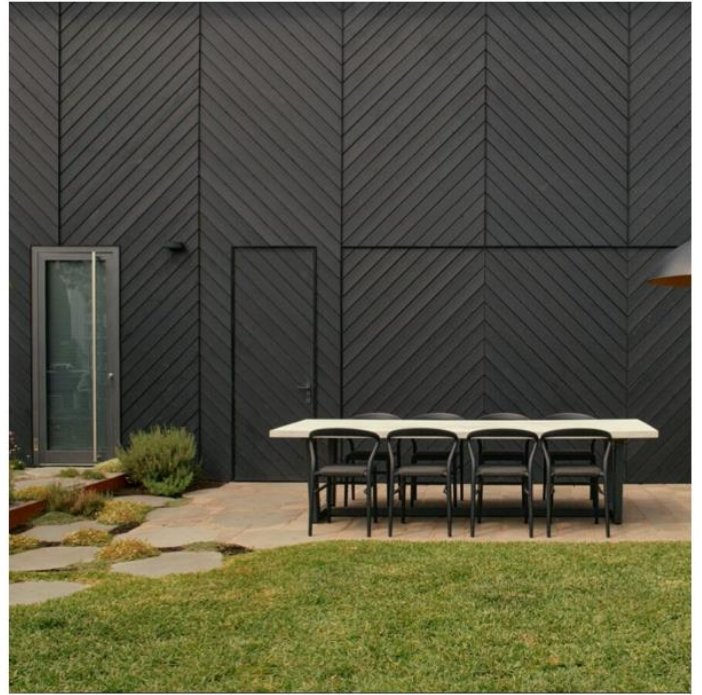

Reference Projects

4Ddoors

GARAGE DOORS REDEFINED

➤ Project name	Country Home Rescue
➤ Year of construction	2021
➤ Location	Kyneton, Victoria
➤ Construction type	Renovation/New Build
➤ Owner / Builder / Developer	Elevate Building
➤ Designer	Shayna Blaze
➤ 4Ddoors Dealer	4Ddoors
➤ 4Ddoors Product	TopComfort Entrance Door
➤ 4Ddoors Product specification	Aluminium Entrance Door Style 100, Planar Matt-Deluxe finish, CH703 Anthracite Metallic, HOE 740 Brushed Matt Stainless steel handle, Tripple Glazing with Micrograin structure – 960mm x 2320mm
➤ Functionality/purpose of 4Ddoors product	Insulation, Safety, Multiple point locking.
➤ Total Door Value	\$17,000
➤ Link to Hörmann Brochure	4Ddoors-Hormann-Entry-Alum_2023-11-05-214948.pdf