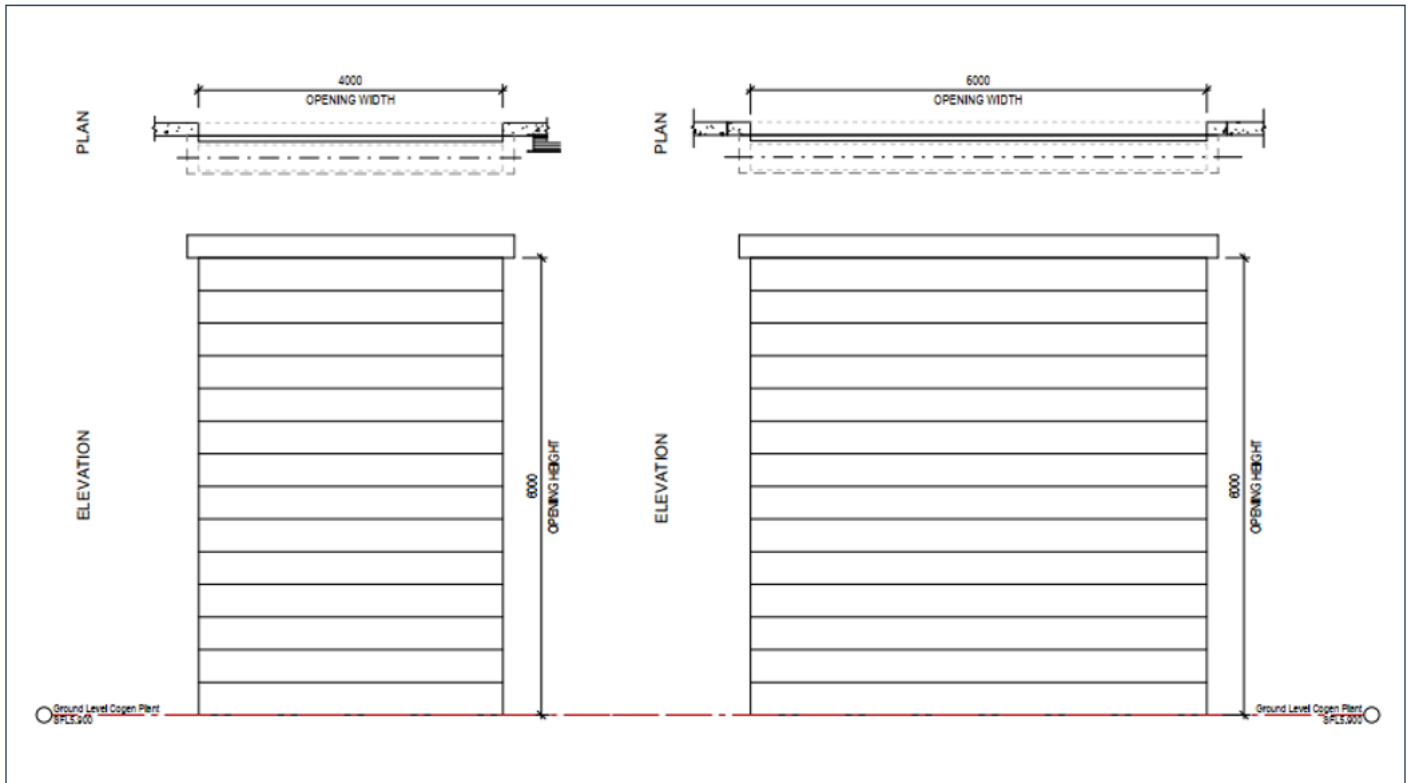

For more information, please contact office@4ddoors.com visit

[4Ddoors Industrial doors, secure access gates, entrance solutions](#)

Click to learn more about Hörmann's Architect Program

[Hörmann Architect's Programme - Exclusion of liability (hoermann.de)](#)